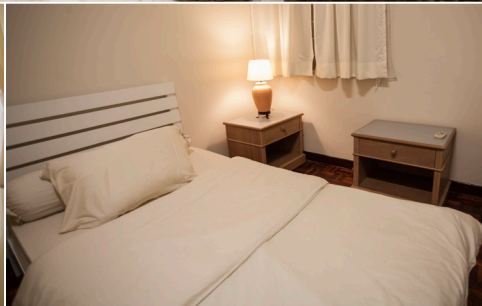

Nautica Condominium

Male & Female Hostel Monthly Accommodation Fee

Twin Sharing:

Single Bed - RM850/pax
Double Decker Bed - RM750/pax

Single Room:

Single Bed - RM980 - RM1450/pax

Facilities

- Wardrobe
- Washing Machine
- Air-Conditioner
- Water Heater
- Refrigerator
- Sofa
- Water Filter
- Mattress
- Study Table & Chair
- Cleaning Service
- Wifi Provided
- Shuttle Bus Service (15min per trip)
- Easy access to Kuala Lumpur via Federal Highway and New Pantai Expressway
- Facilities inclusive of: Barbeque area, Parking space, Gymnasium, Mini Market, Playground, Sauna, Swimming Pool, Badminton Court and 24 hours Security

Nautica Townhouse

Male & Female Hostel Monthly Accommodation Fee

Triple Sharing:
Single Bed - RM790/pax

Twin Sharing:
Single Bed - RM850/pax

Single Room:
Single Bed - RM800 - RM1450/pax

Facilities

- Wardrobe
- Washing Machine
- Air-Conditioner
- Water Heater
- Refrigerator
- Sofa
- Water Filter
- Mattress
- Study Table & Chair
- Cleaning Service
- Wifi Provided
- Shuttle Bus Service (15min per trip)
- Easy access to Kuala Lumpur via Federal Highway and New Pantai Expressway
- Facilities inclusive of: Barbeque area, Parking space, Gymnasium, Mini Market, Playground, Sauna, Swimming Pool, Badminton Court and 24 hours Security

Palmville Resort Condominium (Male & Female Hostel)

Twin Sharing:

Double Decker Bed - RM580/pax

Single Bed - RM750/pax

Single Room:

Single Bed - RM600 - RM1200/pax

Facilities:

- Wardrobe
- Washing Machine
- Air-Conditioner
- Water Heater
- Refrigerator
- Sofa
- Water Filter
- Mattress
- Study Table & Chair
- Cleaning Service
- Sunway Shuttle Bus
- Easy access to KL city via Federal Highway and New Pantai Expressway
- Wifi Provided
- Within walking distance to Sunway Pyramid shopping malls and other shops and residential areas such as hospital at Sunway Medical Centre
- Facilities include BBQ, Parking, Playground, Swimming Pool, 24-hour Security