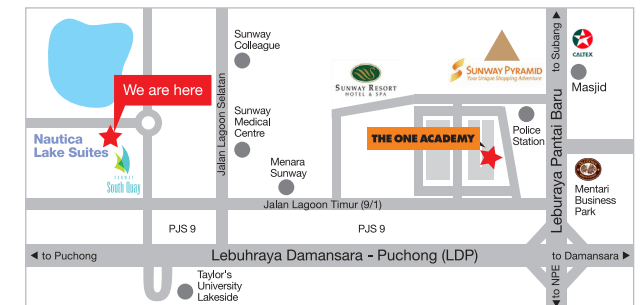

Single Room:

Single Bed - RM980 - RM1450/pax

Facilities

- Wardrobe
- Washing Machine
- Air-Conditioner
- Water Heater
- Refrigerator
- Sofa
- Water Filter
- Mattress
- Study Table & Chair
- Cleaning Service
- Wifi Provided
- Shuttle Bus Service (15min per trip)
- Easy access to Kuala Lumpur via Federal Highway and New Pantai Expressway
- Facilities inclusive of: Barbeque area, Parking space, Gymnasium, Mini Market, Playground, Sauna, Swimming Pool, Badminton Court and 24 hours Security

Room subject to booking availability. Please contact Student Services Department.