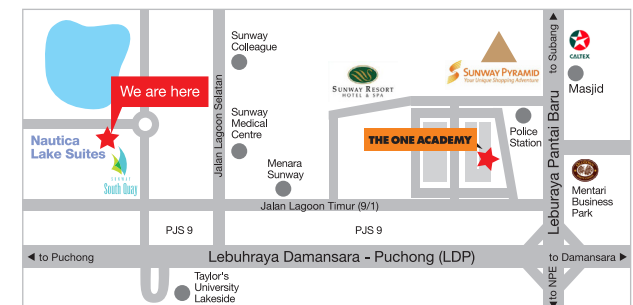

Nautica Townhouse

Male & Female Hostel Monthly Accommodation Fee

Triple Sharing:
Single Bed - RM790/pax

Twin Sharing:
Single Bed - RM850/pax

Single Room:
Single Bed - RM800 - RM1450/pax

Facilities

- Wardrobe
- Washing Machine
- Air-Conditioner
- Water Heater
- Refrigerator
- Sofa
- Water Filter
- Mattress
- Study Table & Chair
- Cleaning Service
- Wifi Provided
- Shuttle Bus Service (15min per trip)
- Easy access to Kuala Lumpur via Federal Highway and New Pantai Expressway
- Facilities inclusive of: Barbeque area, Parking space, Gymnasium, Mini Market, Playground, Sauna, Swimming Pool, Badminton Court and 24 hours Security